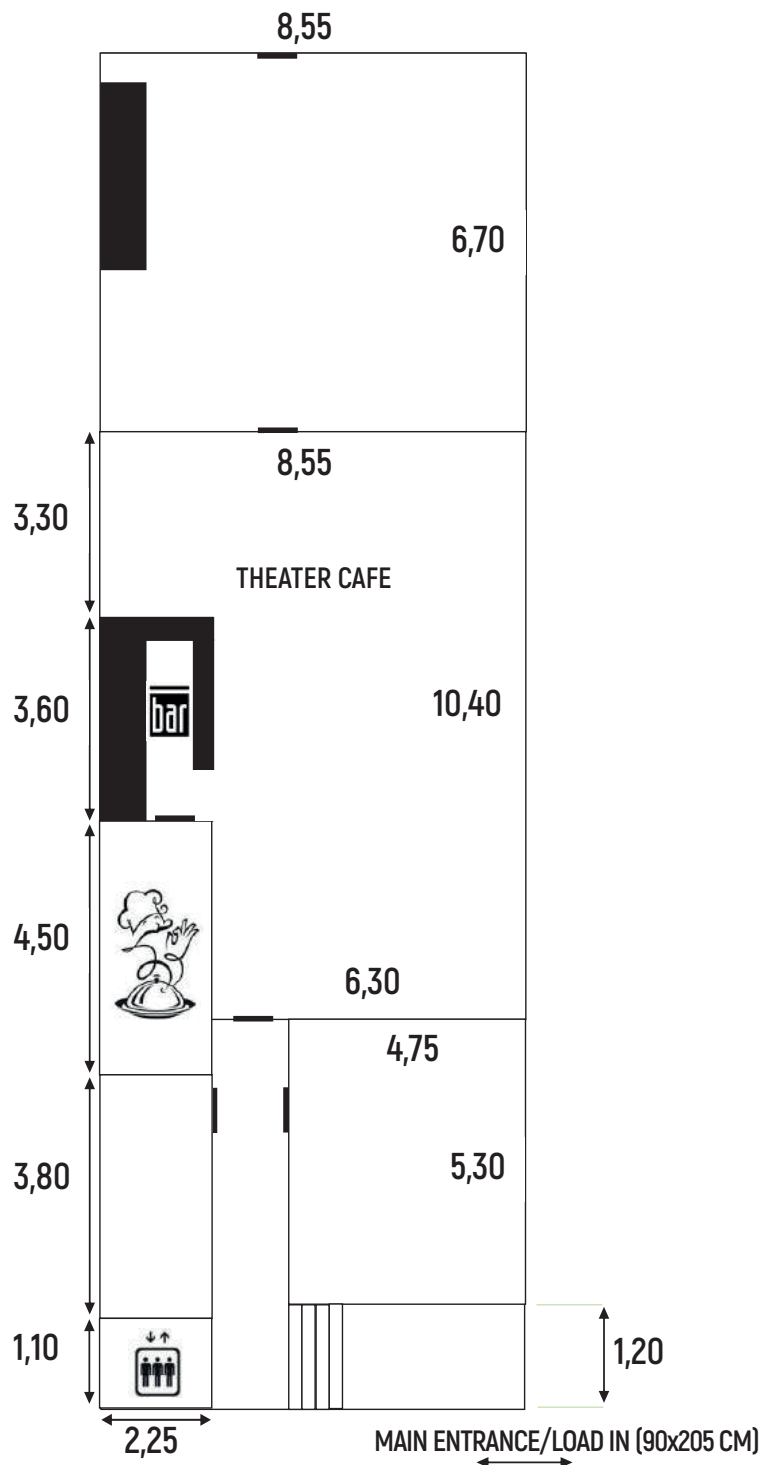

MAIN STAGE

MAX SOUNDLEVEL	103 dBA at FOH
STAGE	6x4x0,6 meter (if needed bigger) + stairs
RISER	Max. 4x drumriser (2x2x0,33 meter)
BACKDROP FLYBAR	No
BACKDROP BAR	Yes

THEATER CAFE

MAX SOUNDLEVEL	103 dBA
STAGE	Floorstage (no risers)
RISER	No
BACKDROP FLYBAR	No
BACKDROP BAR	No

MAIN STAGE

FIRST FLOOR

THEATER CAFE

GROUND FLOOR

REHEARSAL ROOMS

BASEMENT

ROOM #1 INCLUDES SOUND SYSTEM

8 Channel Mixer
2x Speaker + stands + speaker cables
2x Mics + storageboxes + stands + mic clips
+ XLR-cables