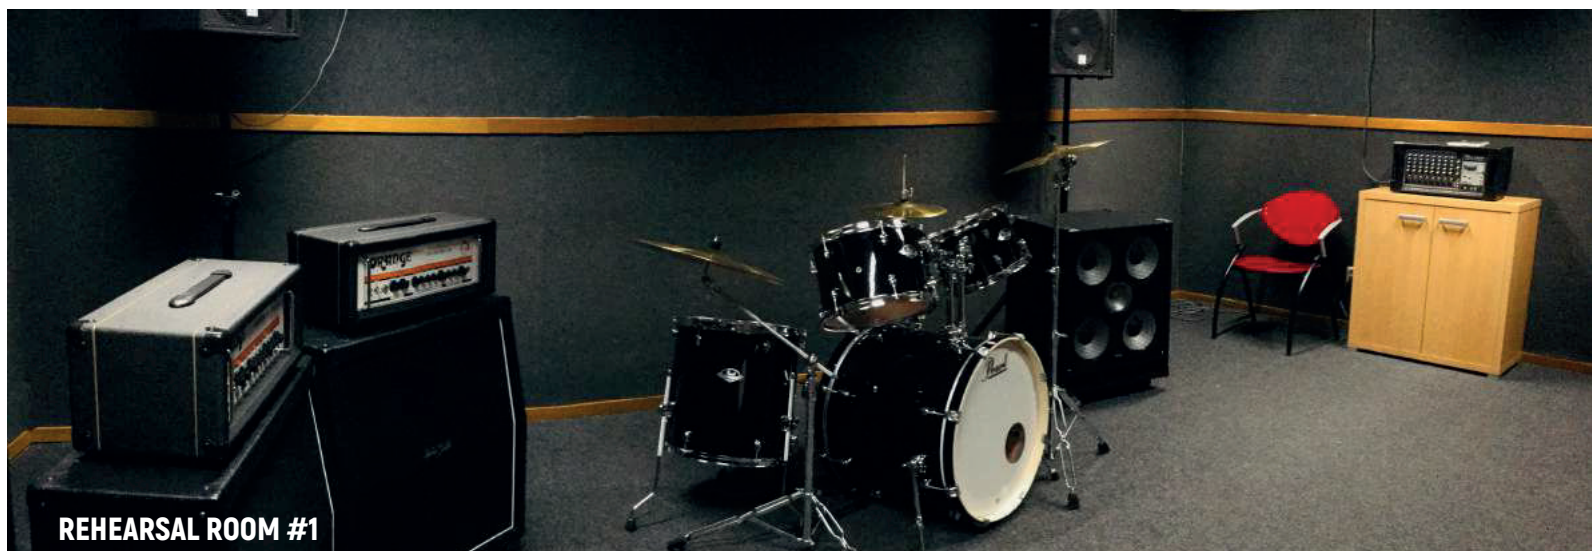

REHEARSAL ROOMS

BASEMENT

ROOM #1 INCLUDES SOUND SYSTEM

8 Channel Mixer
2x Speaker + stands + speaker cables
2x Mics + storageboxes + stands + mic clips
+ XLR-cables

BASS AMPLIFIER Hartke LH500 top + Harley Benton cabinet

2x GUITAR AMPLIFIER Orange Crush Pro 120 +
Harley Benton cabinet

DRUMKIT Pearl: Bassdrum, 2x Tom, Floortom, Snare
Sabian: Crash slymbal, Ride slymbal, Hi-hat
All includes stands, pedals, felts, clutch, bolts

**ROOM #2 INCLUDES
SOUND SYSTEM** 8 Channel Mixer
2x Speaker + stands + speaker cables
2x Mics + storageboxes + stands + mic clips
+ XLR-cables

INFO & BOOKING WWW.HETPODIUM.NL/OEFENRUIMTES

REHEARSAL ROOM #1