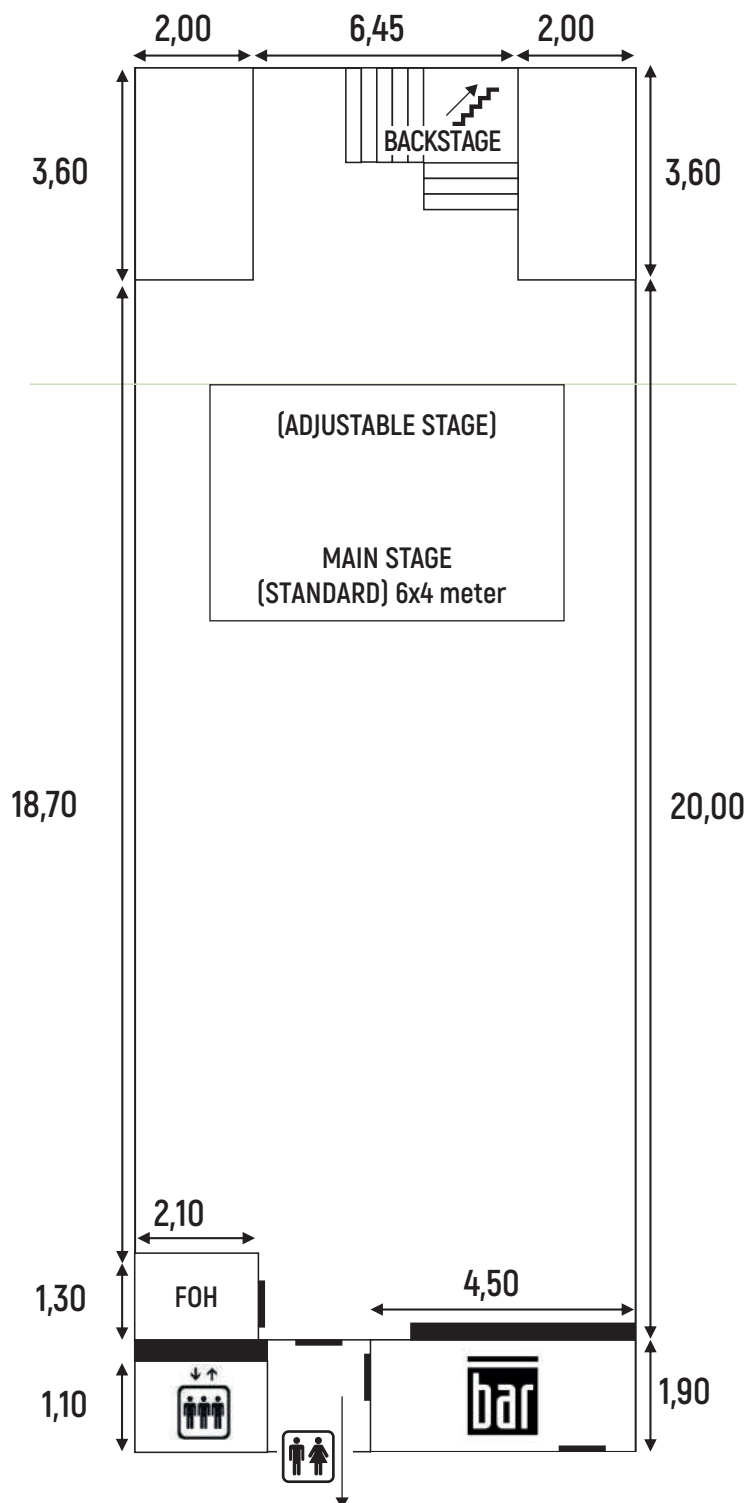

2018/2019

HOUSE RIDER

GENERAL

LOAD IN	Mainstage is on the first floor and can be reached by stairs or elevator (140x110x215cm Max. 630KG). Entrance is 90x205 cm wide
TRAILER/BUS POWER	230 V
PARKING	Paid parking (except sunday) until 6:00PM (€1,50 per hour/€7,50 per day), free parking after 6:00PM. Parking lot is right behind Het Podium (Schutsplein)
BACKSTAGE FACILITIES:	1x dressing/loungeroom, production office (unless agreed in advance with production manager), 2x shower, public restrooms. It is not allowed to smoke in Het Podium, smoking area is outside at the main entrance
MERCHANDISE	mainstage or theatercafe, on demand
CATERING	on demand

MAIN STAGE

MAX SOUNDLEVEL	103 dBA at FOH
STAGE	6x4x0,6 meter (if needed bigger) + stairs
RISER	Max. 4x drumriser (2x2x0,33 meter)
BACKDROP FLYBAR	No
BACKDROP BAR	Yes

THEATER CAFE

MAX SOUNDLEVEL	103 dBA
STAGE	Floorstage (no risers)
RISER	No
BACKDROP FLYBAR	No
BACKDROP BAR	No

MAIN STAGE

FIRST FLOOR

THEATER CAFE

GROUND FLOOR

REHEARSAL ROOMS

BASEMENT

ROOM #1 INCLUDES SOUND SYSTEM

8 Channel Mixer
2x Speaker + stands + speaker cables
2x Mics + storageboxes + stands + mic clips
+ XLR-cables