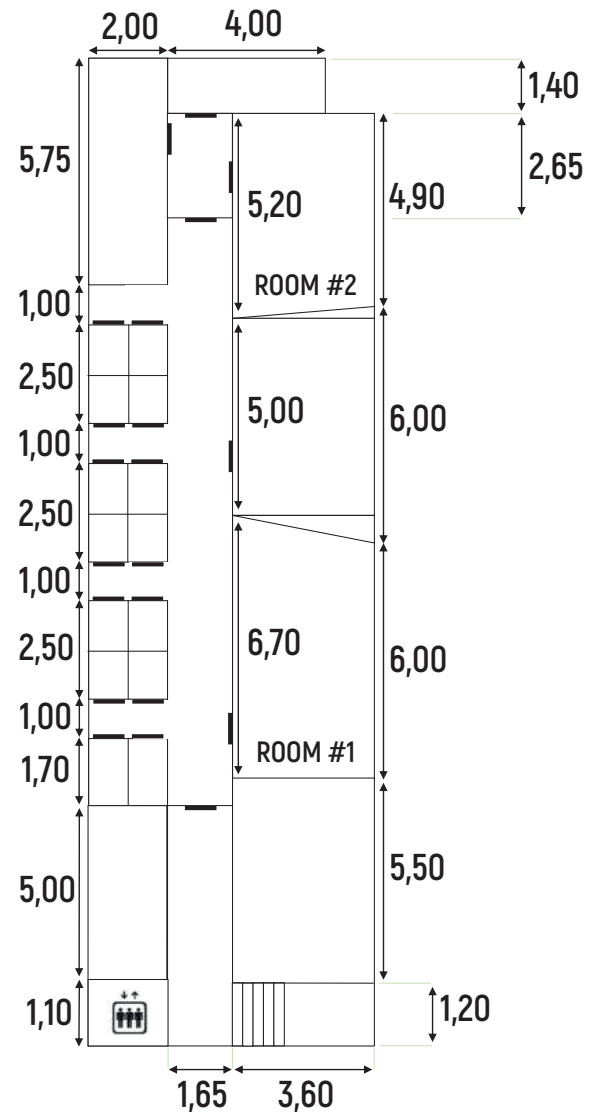

REHEARSAL ROOMS

BASEMENT

ROOM #1 INCLUDES SOUND SYSTEM

8 Channel Mixer
2x Speaker + stands + speaker cables
2x Mics + storageboxes + stands + mic clips
+ XLR-cables

BASS AMPLIFIER Hartke LH500 top + Harley Benton cabinet

2x GUITAR AMPLIFIER Orange Crush Pro 120 +
Harley Benton cabinet

DRUMKIT Pearl: Bassdrum, 2x Tom, Floortom, Snare
Sabian: Crash slymbal, Ride slymbal, Hi-hat
All includes stands, pedals, felts, clutch, bolts

**ROOM #2 INCLUDES
SOUND SYSTEM** 8 Channel Mixer
2x Speaker + stands + speaker cables
2x Mics + storageboxes + stands + mic clips
+ XLR-cables

INFO & BOOKING WWW.HETPODIUM.NL/OEFENRUIMTES

REHEARSAL ROOM #1